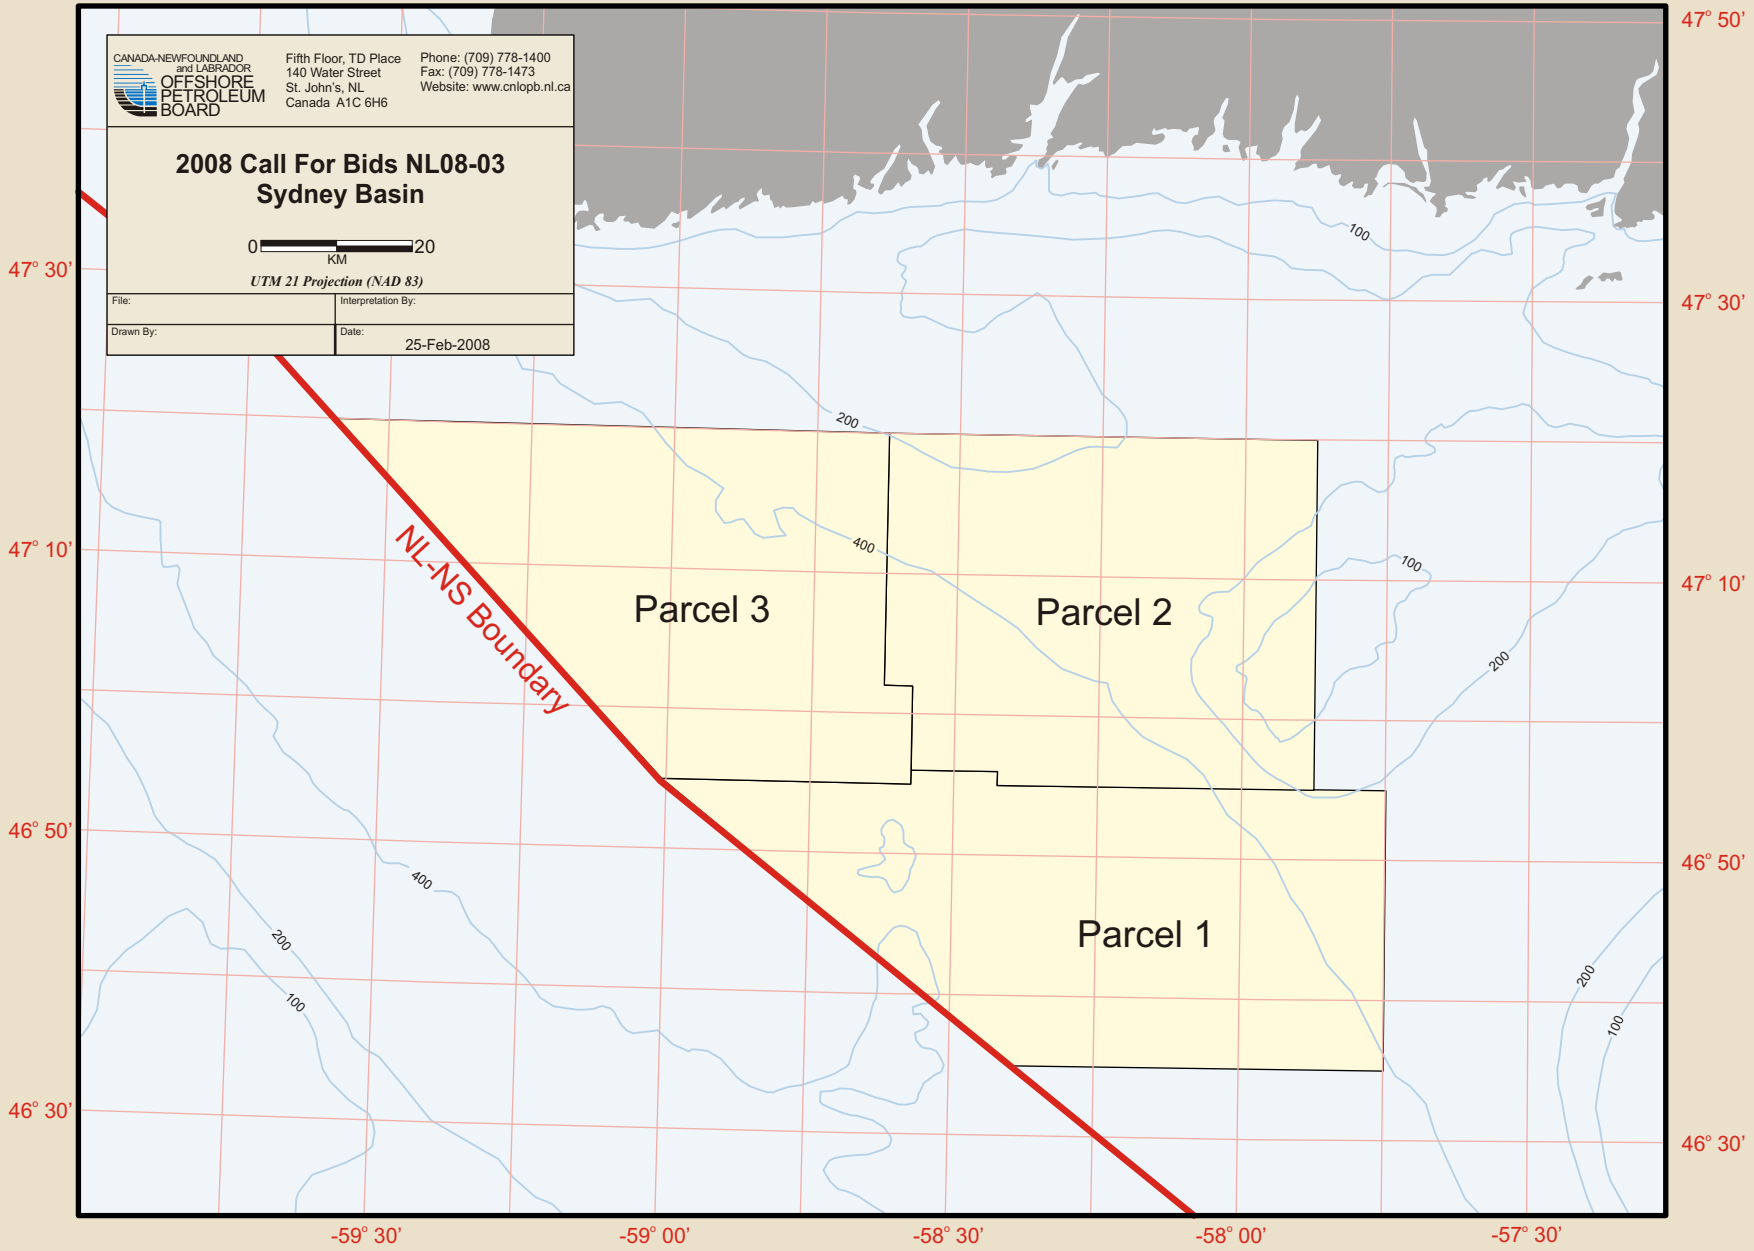

-60° 00'      -59° 30'      -59° 00'      -58° 30'      -58° 00'      -57° 30'

CANADA-NEWFOUNDLAND  
and LABRADOR  
**OFFSHORE  
PETROLEUM  
BOARD**

Fifth Floor, TD Place  
140 Water Street  
St. John's, NL  
Canada A1C 6H6

### 2008 Call For Bids NL08-03 Sydney Basin

0  20  
KM

UTM 21 Projection (NAD 83)

File:	Interpretation By:
Drawn By:	Date: 25-Feb-2008

47° 50'  
47° 30'  
47° 10'  
46° 50'  
46° 30'

-59° 30'      -59° 00'      -58° 30'      -58° 00'      -57° 30'