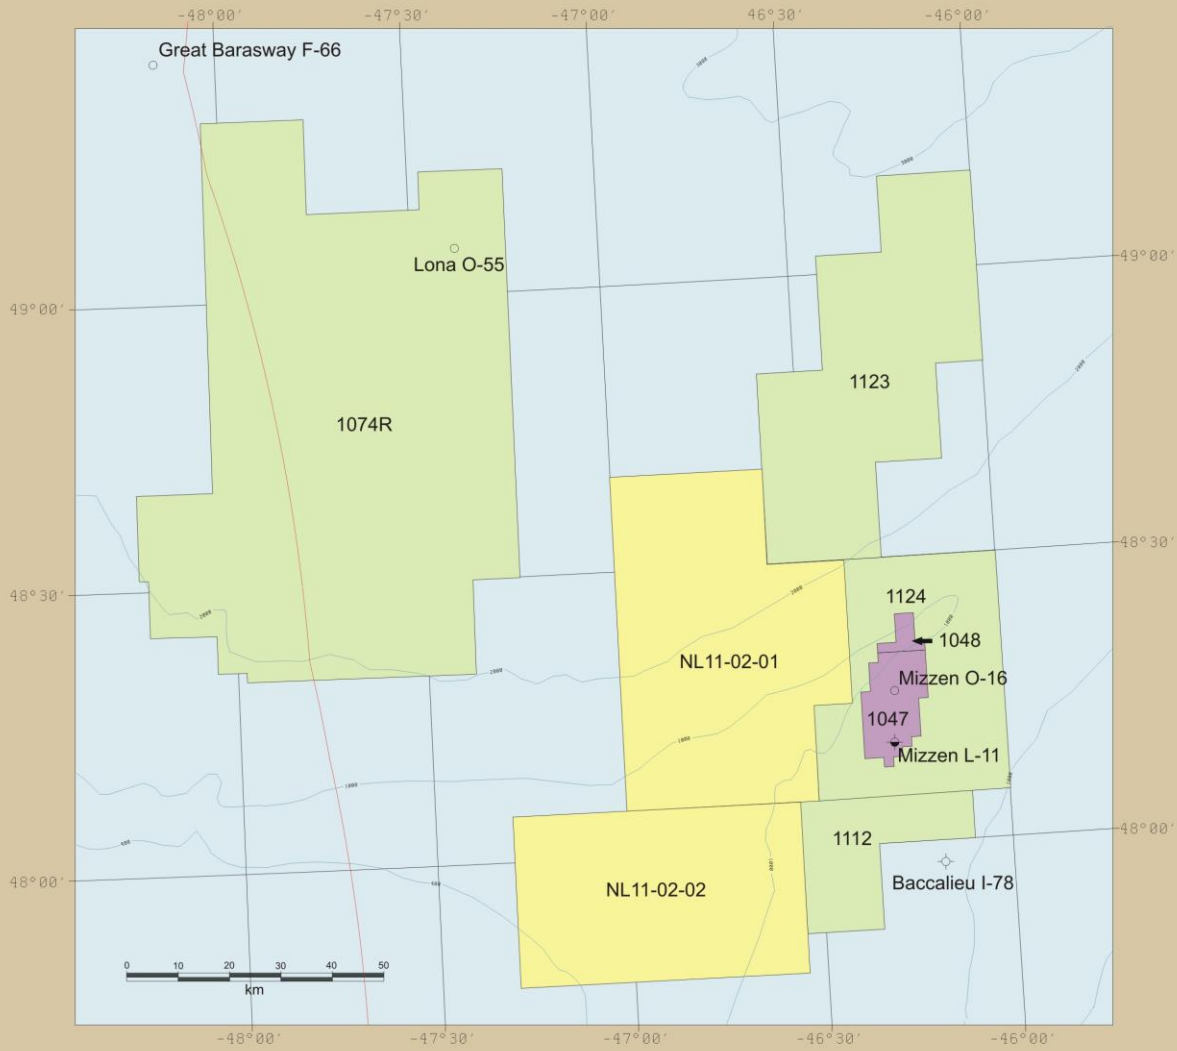

Call for Bids NL11-02

Area "C" - Flemish Pass/North Central Ridge

CANADA-NEWFOUNDLAND
and LABRADOR
OFFSHORE
PETROLEUM
BOARD

Fifth Floor, TD Place
140 Water Street
St. John's, NL
Canada A1C 6H6

Phone: (709) 778-1400
Fax: (709) 778-1473
Website: www.cnlopb.nl.ca

Call for Bids NL11-02 Flemish Pass/North Central Ridge

- Exploration Licences
- Significant Discovery Licences
- Call for Bids NL11-02 Parcels
- 200 Nautical Mile Limit

UTM 22 Projection (NAD 83)

Drawn By: Karen Smith   Date: 01-Feb-2011