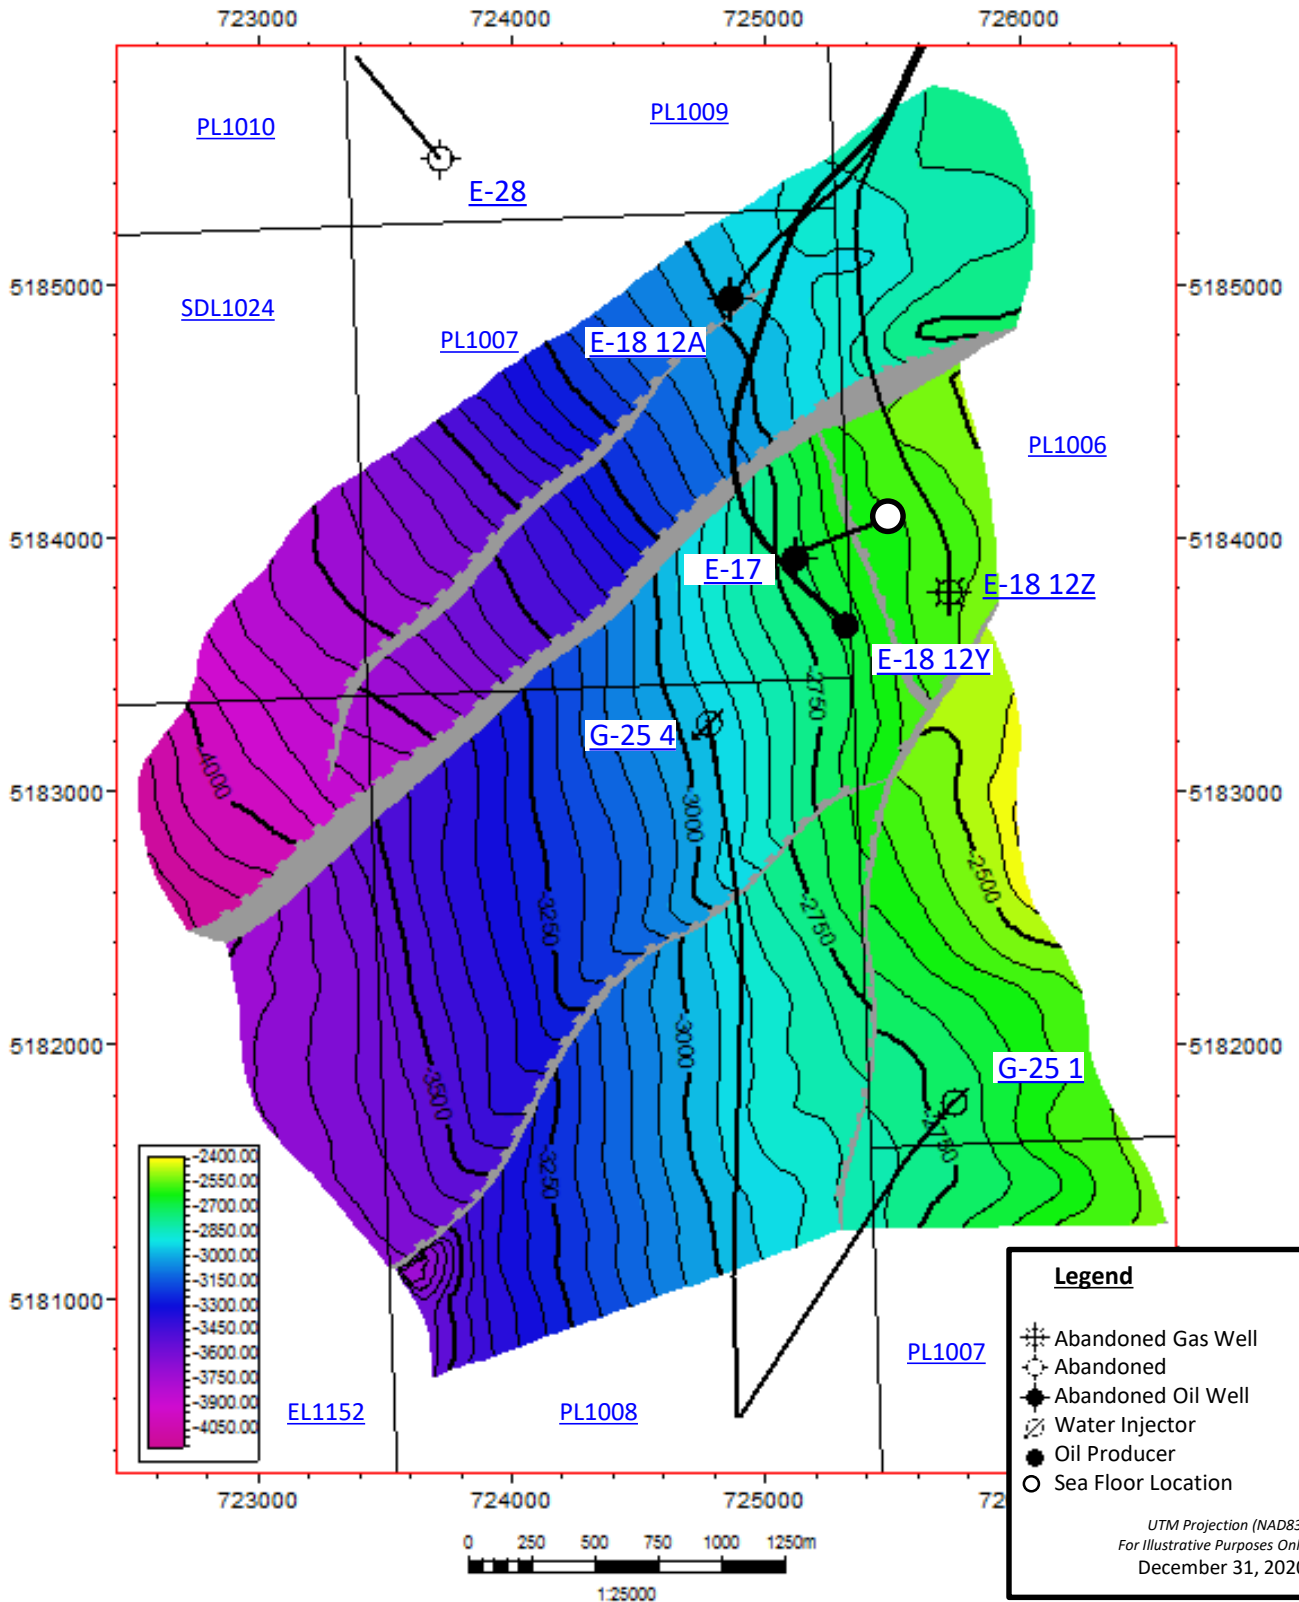

**White Rose - North Amethyst Field  
 Well Locations - Hibernia Reservoir  
 Faults on Top of Basal Hibernia**

**Legend**

- ⊠ Abandoned Gas Well
- Abandoned
- Abandoned Oil Well
- ⊠ Water Injector
- Oil Producer
- Sea Floor Location

UTM Projection (NAD83)  
 For Illustrative Purposes Only  
 December 31, 2020