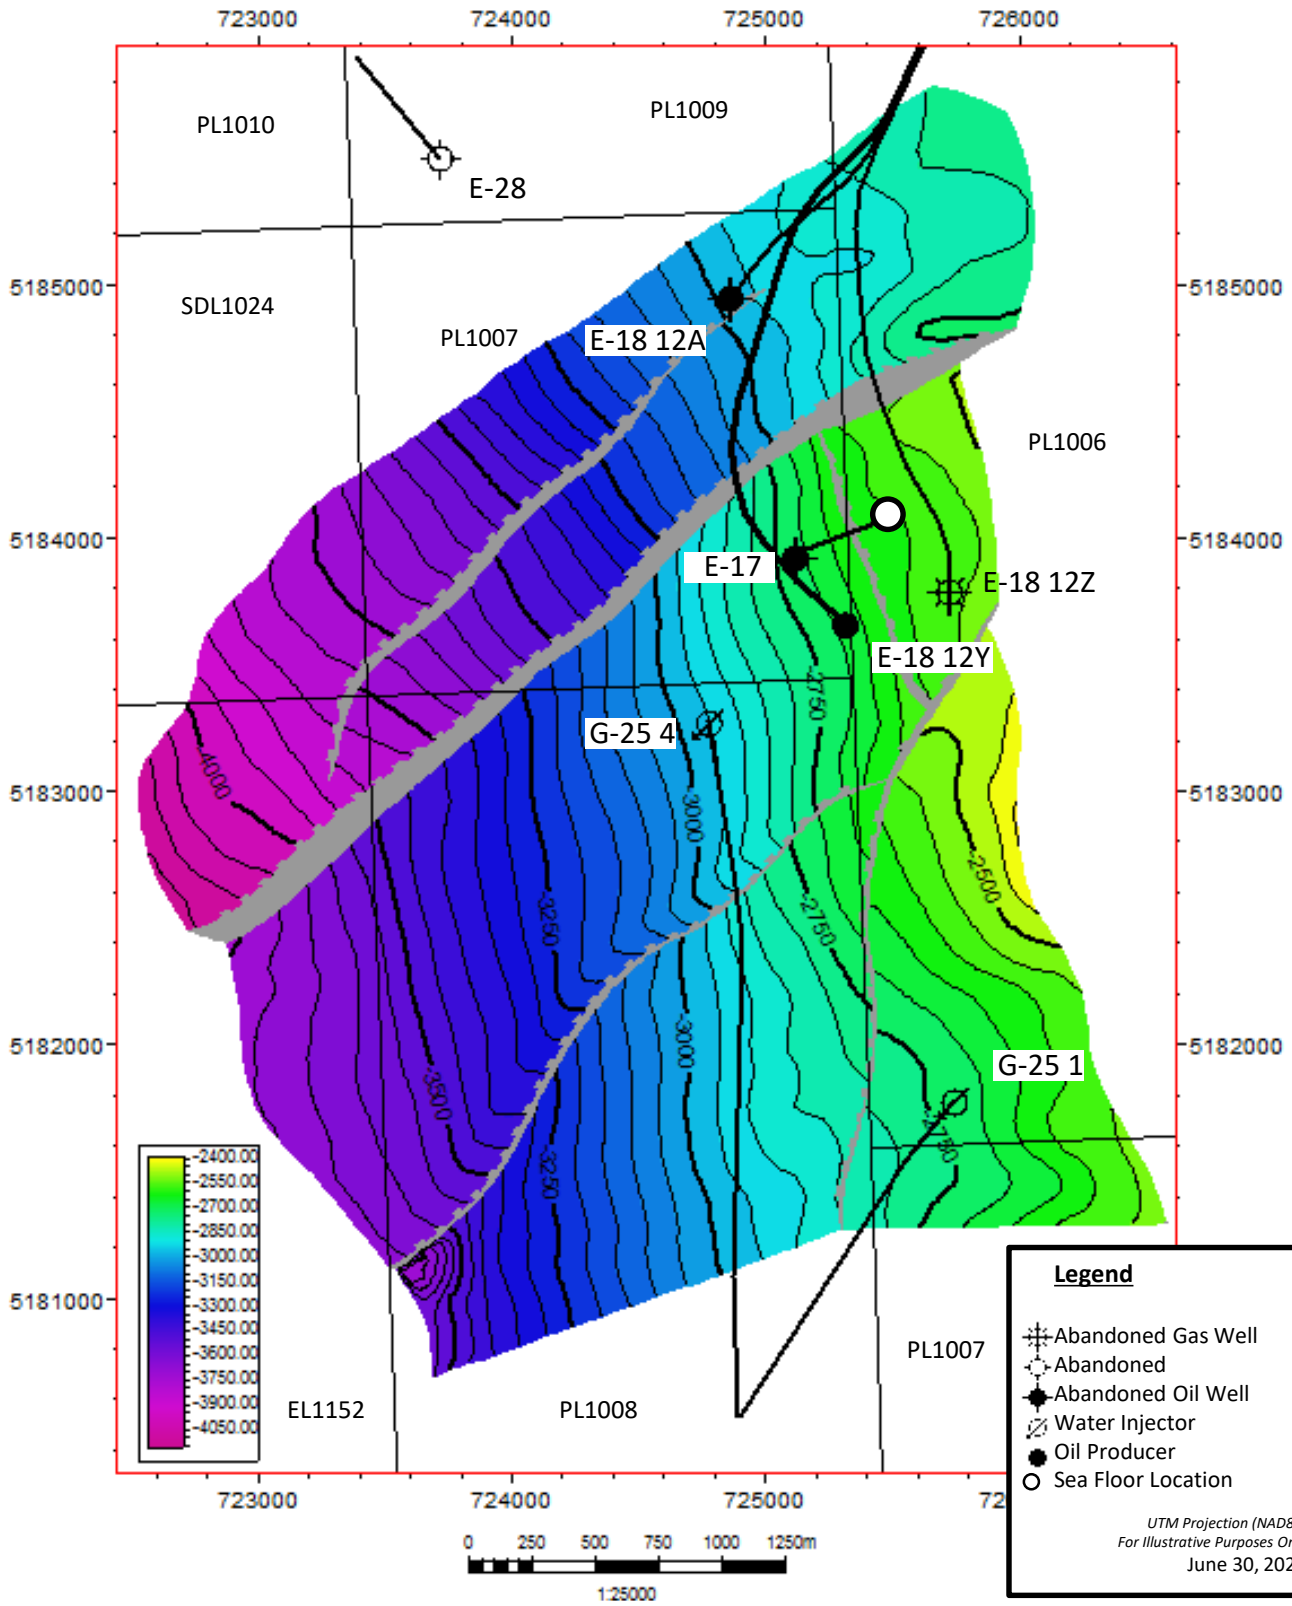

**White Rose - North Amethyst Field
 Well Locations - Hibernia Reservoir
 Faults on Top of Basal Hibernia**

Legend

- ⊠ Abandoned Gas Well
- ⊙ Abandoned
- Abandoned Oil Well
- ⊠ Water Injector
- Oil Producer
- Sea Floor Location

UTM Projection (NAD83)
 For Illustrative Purposes Only
 June 30, 2022