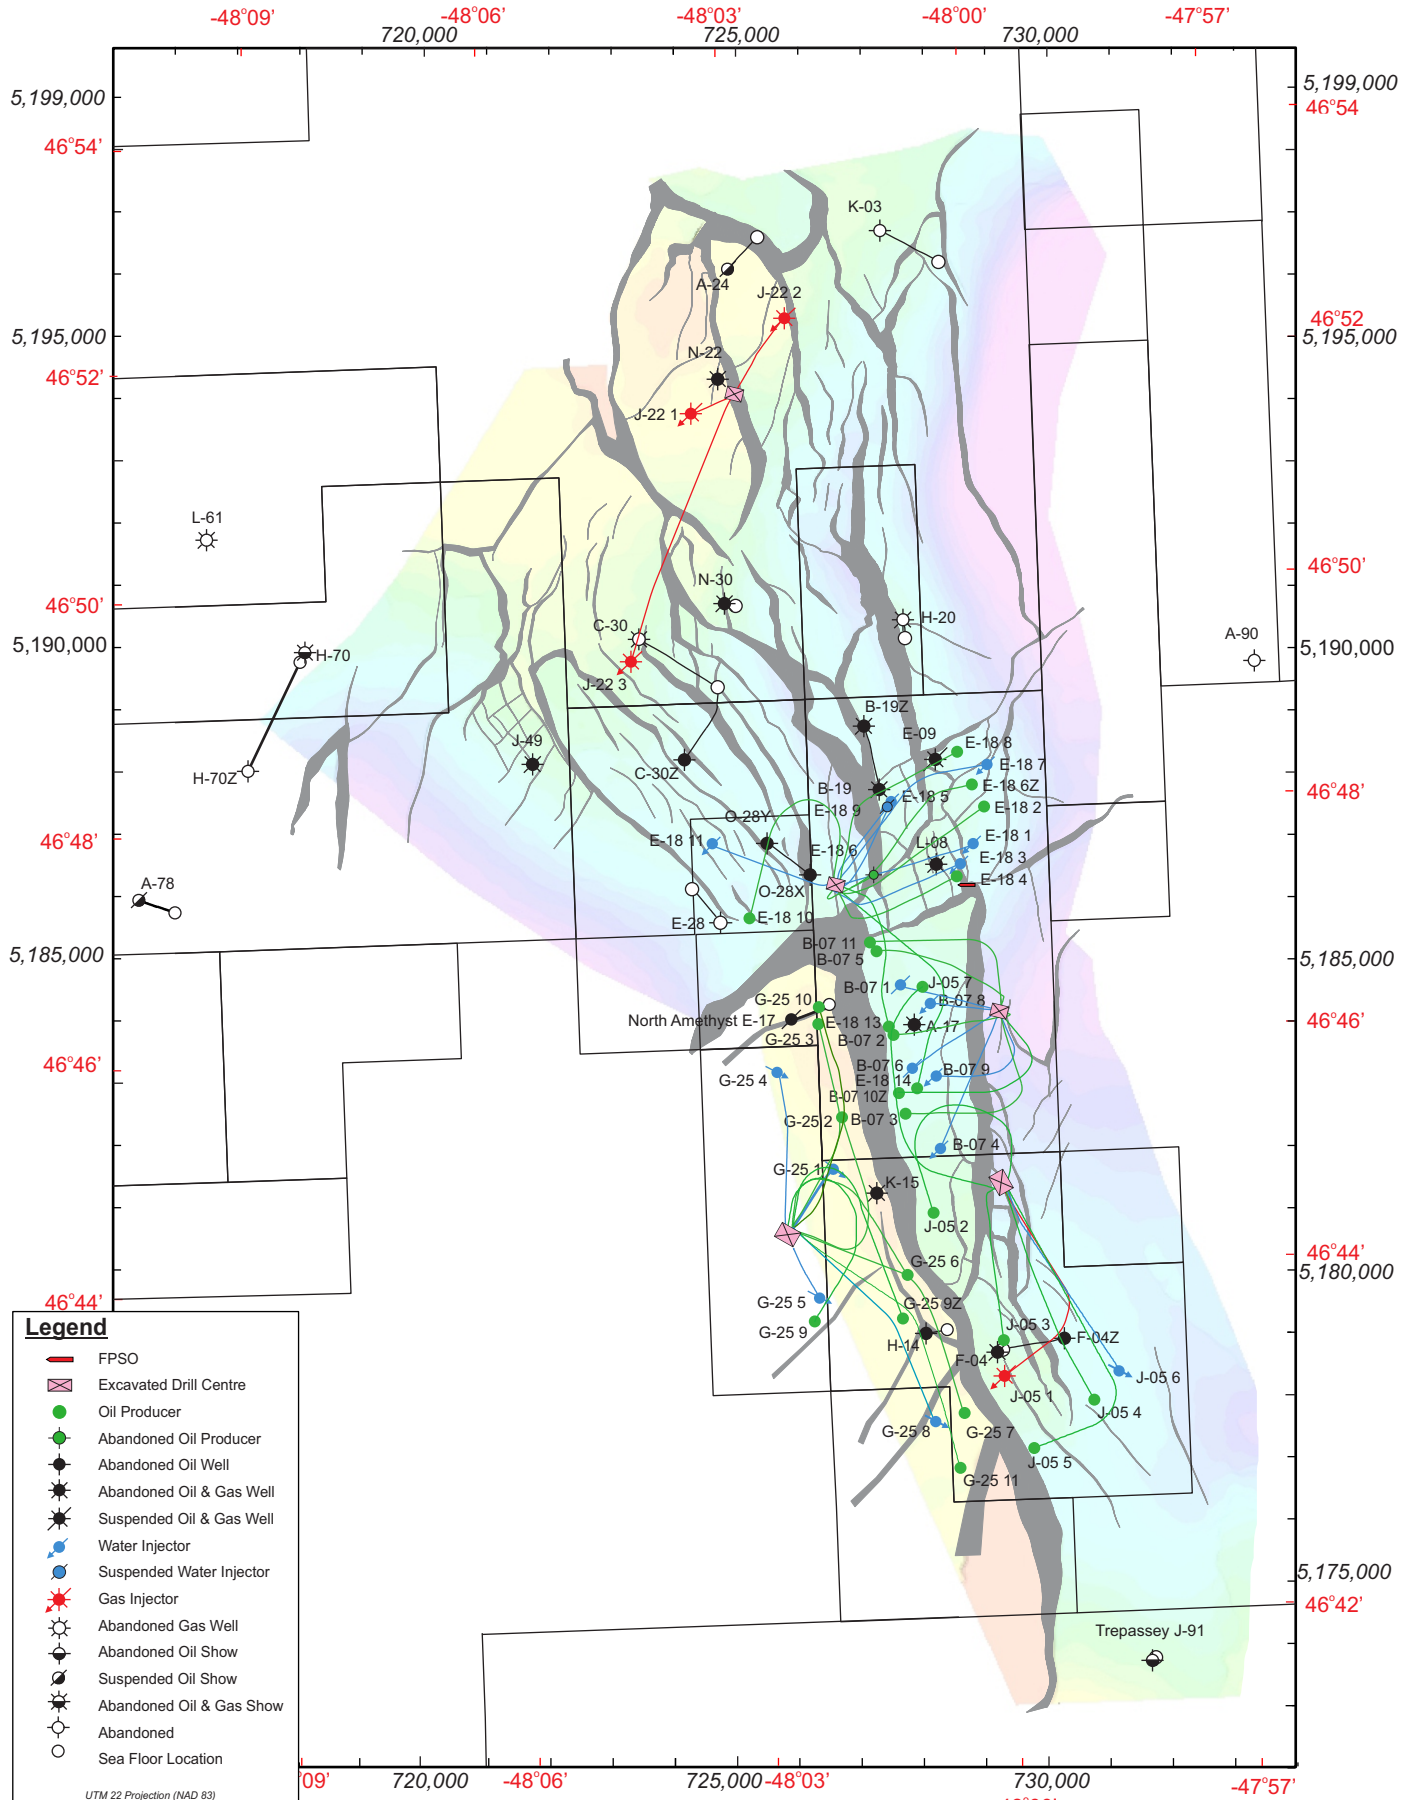

# White Rose - North Amethyst Fields

## Well Locations - Ben Nevis/Avalon Reservoir

### Faults on Top of Ben Nevis/Avalon

**Legend**

- FPSO
- Excavated Drill Centre
- Oil Producer
- Abandoned Oil Producer
- Abandoned Oil Well
- Abandoned Oil & Gas Well
- Suspended Oil & Gas Well
- Water Injector
- Suspended Water Injector
- Gas Injector
- Abandoned Gas Well
- Abandoned Oil Show
- Suspended Oil Show
- Abandoned Oil & Gas Show
- Abandoned
- Sea Floor Location

UTM 22 Projection (NAD 83)  
 For Illustrative Purposes Only

0 2  
 KM

December 31, 2020