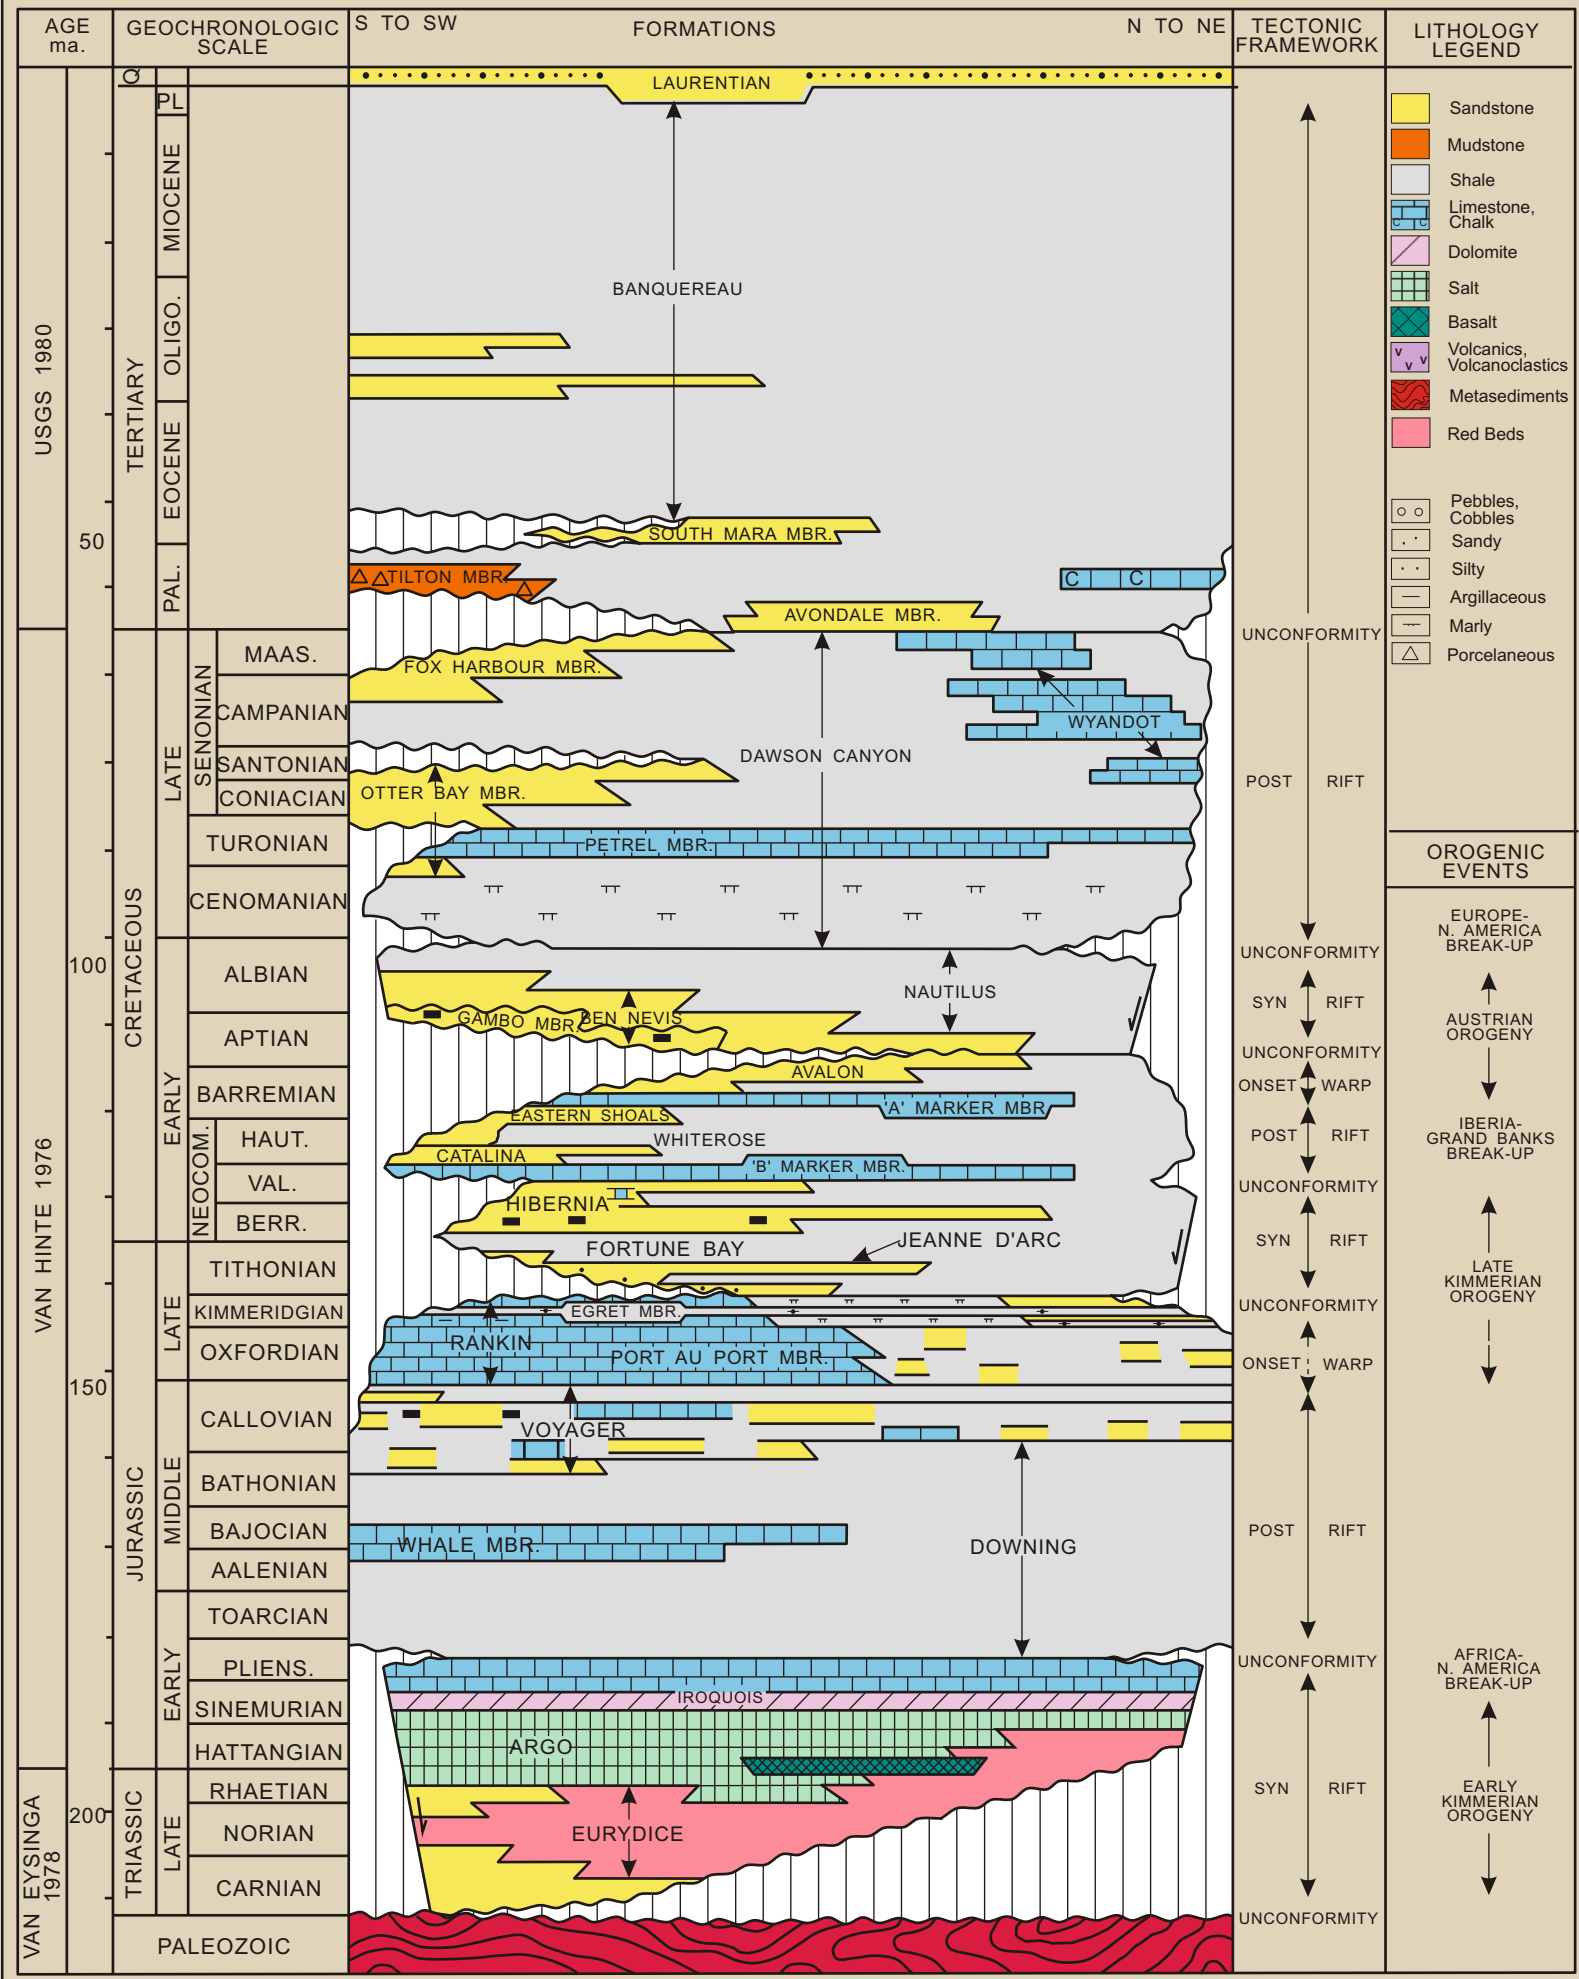

# JEANNE D'ARC BASIN LITHOSTRATIGRAPHY

Modified after Sinclair, 1992